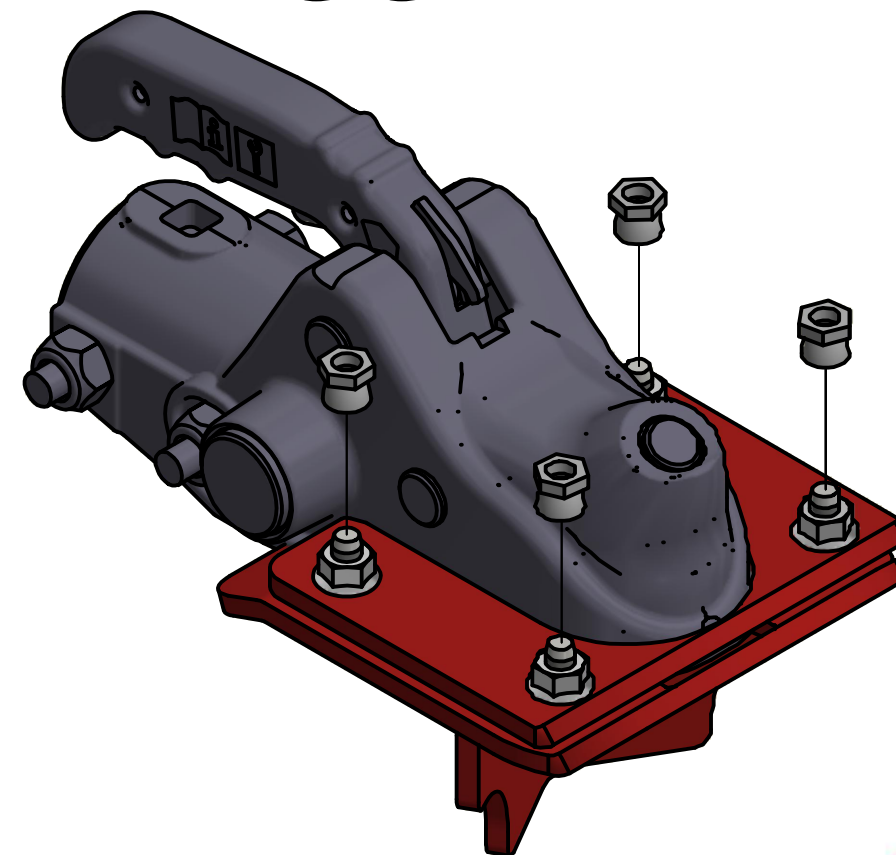

1

SELECT TOP FITTING

FITS:

- 750 KG - 1200 KG
- 1000 KG - 2000 KG
- 2200 KG - 2800 KG
- 2200 KG - 3500 KG

2

PLACE

BOTTOM FITTING

- 4X M8x30 COACH BOLT
- 4X M8 NUT FLANGED

3

ASSEMBLE

- 4X M8 SHEAR NUT
- TIGHTEN TILL
NUT BREAKS!

4

READY FOR USE

5

LOCKED

LOCK NOT INCLUDED