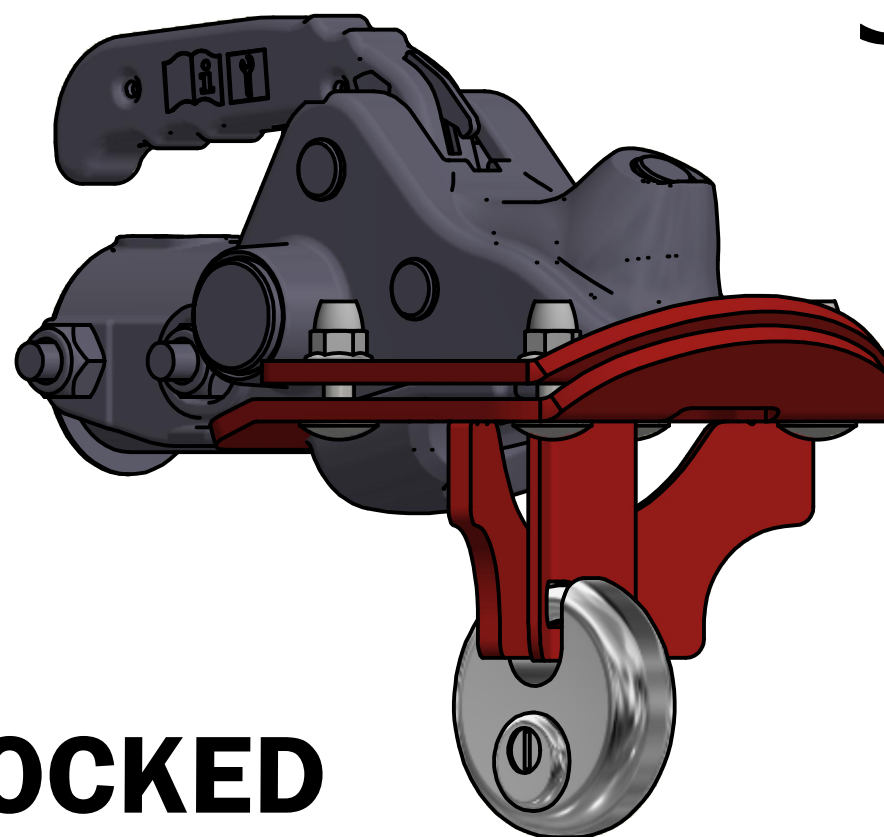

1

SELECT TOP FITTING

FITS:

- 750 KG - 1200 KG
- 1000 KG - 2000 KG
- 2200 KG - 2800 KG
- 2200 KG - 3500 KG

2

PLACE

BOTTOM FITTING

- 4X M8x30 COACH BOLT
- 4X M8 NUT FLANGED

3

ASSEMBLE

- 4X M8 SHEAR NUT
- TIGHTEN TILL
NUT BREAKS!

4

READY FOR USE

5

LOCKED

LOCK NOT INCLUDED