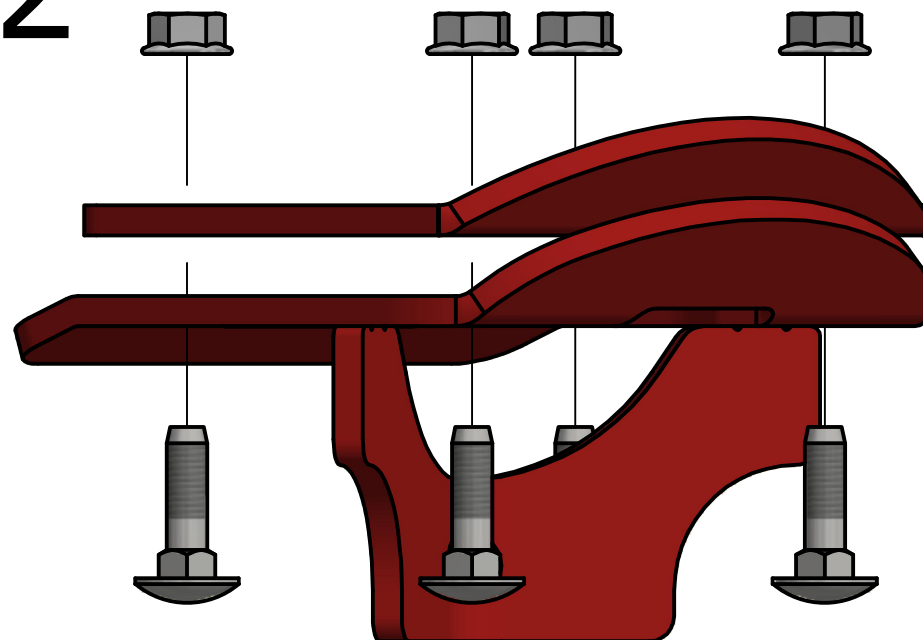

1

SELECT TOP FITTING

FITS:

- 750 KG - 1200 KG
- 1000 KG - 2000 KG
- 2200 KG - 2800 KG
- 2200 KG - 3500 KG

2

PLACE

BOTTOM FITTING

- 4X M8x30 COACH BOLT
- 4X M8 NUT FLANGED

3

ASSEMBLE

- 4X M8 SHEAR NUT
- TIGHTEN TILL
NUT BREAKS!

4

READY FOR USE

5

LOCKED

LOCK NOT INCLUDED