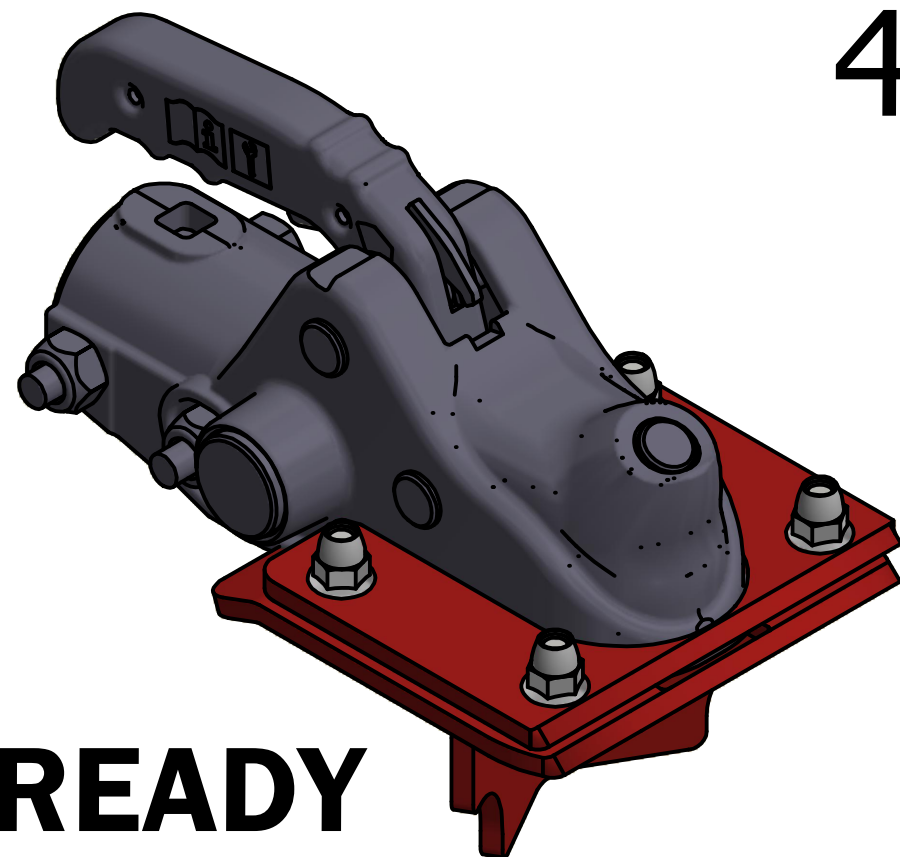

1

SELECT TOP FITTING

FITS:

- 750 KG - 1200 KG
- 1000 KG - 2000 KG
- 2200 KG - 2800 KG
- 2200 KG - 3500 KG

2

PLACE

BOTTOM FITTING

- 4X M8x30 COACH BOLT
- 4X M8 NUT FLANGED

3

ASSEMBLE

- 4X M8 SHEAR NUT
- TIGHTEN TILL
NUT BREAKS!

4

READY FOR USE

5

LOCKED

LOCK NOT INCLUDED