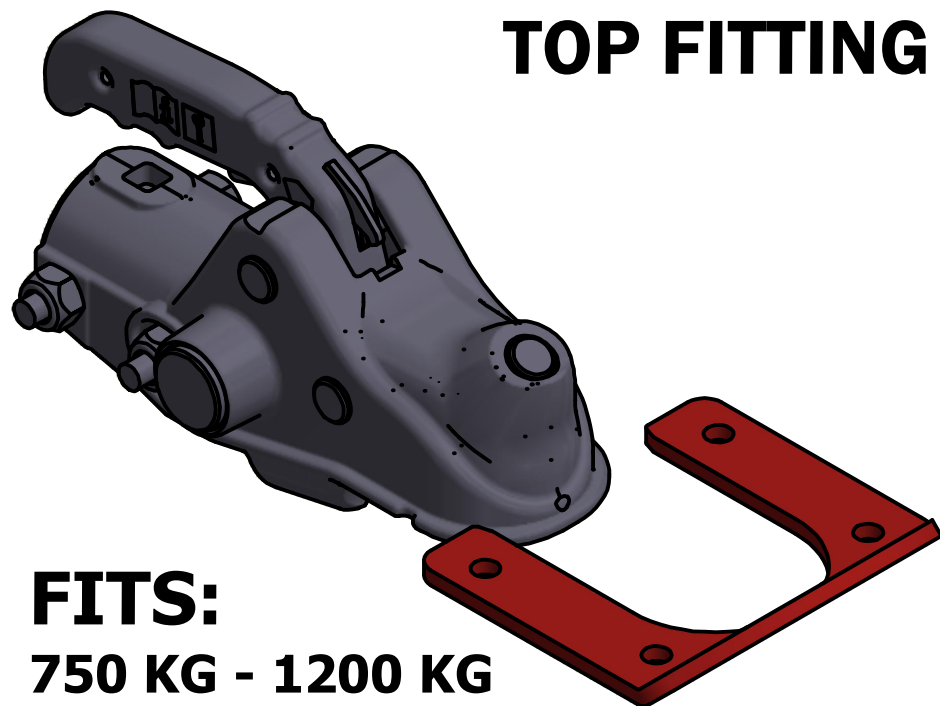

1

SELECT TOP FITTING

FITS:

- 750 KG - 1200 KG
- 1000 KG - 2000 KG
- 2200 KG - 2800 KG
- 2200 KG - 3500 KG

2

PLACE

BOTTOM FITTING

- 4X M8x30 COACH BOLT
- 4X M8 NUT FLANGED

3

ASSEMBLE

- 4X M8 SHEAR NUT
- TIGHTEN TILL
NUT BREAKS!

4

READY FOR USE

5

LOCKED

LOCK NOT INCLUDED